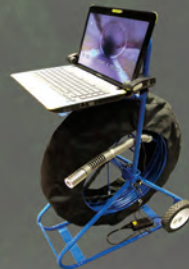

Turn to Ratech for innovative and durable equipment.

- The smallest micro cameras in the industry
- Premium Gel Rod™ Push Cable on all systems
- Battery operated units
- Sun-Viewable LCD monitors
- Self leveling cameras available
- A wide range of recording options - DVD, SD Card, USB, Hard-drive, Laptop

LAPTOP INTERFACE

ULTRA MICRO™  
5/8", 3/4", 1" Available

STAINLESS STEEL REEL

ELITE SD™

LOCATORS

INSPECTOR PC - Xi™

FAST PEEK™

Toll Free: (800) 461-9200 Tel: (905) 660-7072 Fax: (905) 660-1519  
sales@ratech-electronics.com