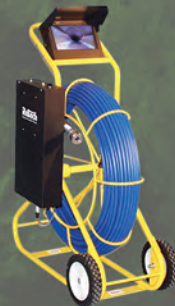

LAPTOP INTERFACE

ULTRA MICRO™
5/8", 3/4", 1" Available

STAINLESS STEEL REEL

ELITE SD™

LOCATORS

INSPECTOR PC - Xi™

FAST PEEK™

Toll Free: (800) 461-9200 Tel: (905) 660-7072 Fax: (905) 660-1519
sales@ratech-electronics.com