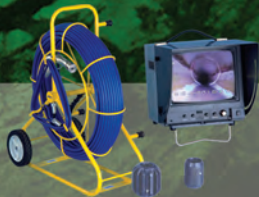

ULTRA MICRO™
5/8", 3/4", 1" Available