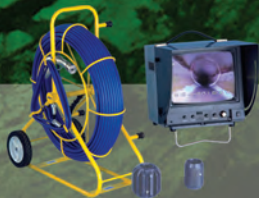

ULTRA MICRO™
5/8", 3/4", 1" Available